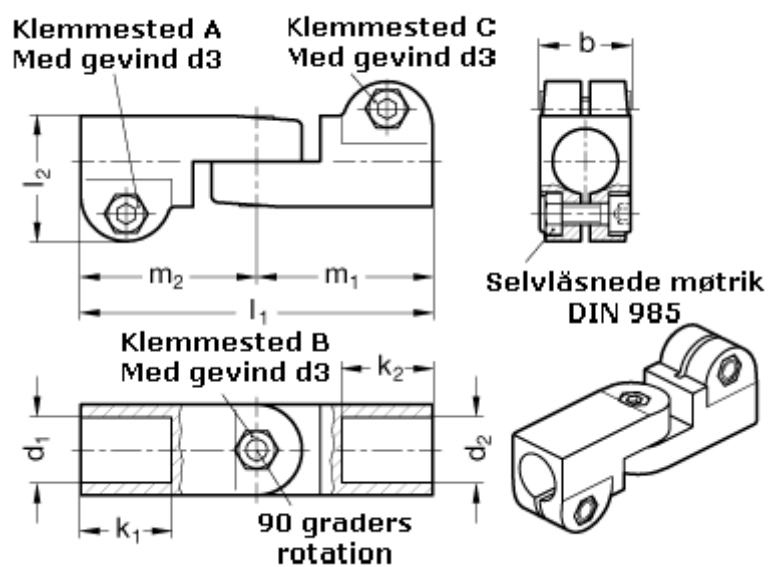

Article number: 20285B12B162BL

Description: E+G Swivel clamp connector joint
GN285-B12-B16-2-BL

Measures

$b = 25$

$m_1 = 48.5$

$d_1 = B12$

$m_2 = 48.5$

$d_2 = B16$

$d_3 = M 6$

$k_1 = 25$

$k_2 = 25$

$l_1 = 97$

$l_2 = 34.5$